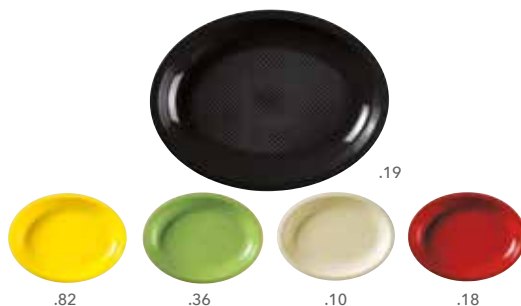

Piatto Ovale - Oval Plate
Assiette Ovale - Ovaler Teller

255x190 mm		PP - 05	
Pcs x Packs	25	Boxes x Layer	5x5
Packs x Box	24	Boxes x Pallet	25

2754-90

Oro
Gold

Disponibile per vendite
solo da Ottobre a Dicembre

Available for sale only
from October to December

255x190 mm		PP - 05	
Pcs x Packs	25	Boxes x Layer	8x6
Packs x Box	10	Boxes x Pallet	48

2755-11

Bianco
White